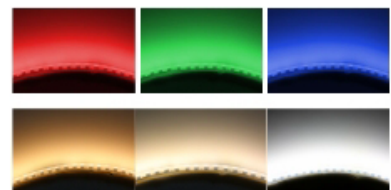

FOCUS ON LED STRIP LIGHTING

- HIGH CRI LED
- COLOR CONSISTENCY
- HIGH EFFICACY
- COLOR PURITY

RGBW Series

Flexible led strip

5050

72LEDs/m 17.2w/m

3000K 4000K 6000K

Nano cased	silicone dropped	silicone cased	silicone poured	silicone enclosed
IP20/IP62	IP65	IP66	IP67	IP68

Low Decay	Long Lifespan >35000 hrs	3 YEAR
-----------	-----------------------------	---------------

Part No.	LED/m	Volt(DC)	CRI (Ra)	Color	Power ± 5%	W/WW(K)	IPXX
LC72-N5050-RGBW-24-IP20	72	24V	80-95	RGB 3in1+W	17.2W/M	6500 3500 5500 2700 4500 2400	IP20
LC72-W5050-RGBW-24-IP65							IP65
LC72-W5050-RGBW-24-IP66							IP66
LC72-W5050-RGBW-24-IP67							IP67
LC72-W5050-RGBW-24-IP68							IP68