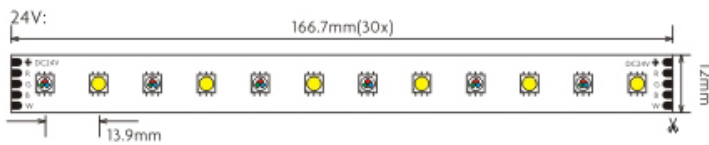

FOCUS ON LED STRIP LIGHTING

- HIGH CRI LED
- COLOR CONSISTENCY
- HIGH EFFICACY
- COLOR PURITY

RGBW Series

Flexible led strip

5050

72LEDs/m 17.2w/m

3000K 4000K 6000K

Nano cased	silicone dropped	silicone cased	silicone poured	silicone enclosed
IP20/IP62	IP65	IP66	IP67	IP68

Low Decay	Long Lifespan >35000 hrs	3 YEAR
-----------	-----------------------------	---------------

Part No.	LED/m	Volt(DC)	CRI (Ra)	Color	Power ± 5%	W/WW(K)	IPXX
LC72-N5050-RGBW-24-IP20	72	24V	80-95	RGB 3in1+W	17.2W/M	6500 3500 5500 2700 4500 2400	IP20
LC72-W5050-RGBW-24-IP65							IP65
LC72-W5050-RGBW-24-IP66							IP66
LC72-W5050-RGBW-24-IP67							IP67
LC72-W5050-RGBW-24-IP68							IP68